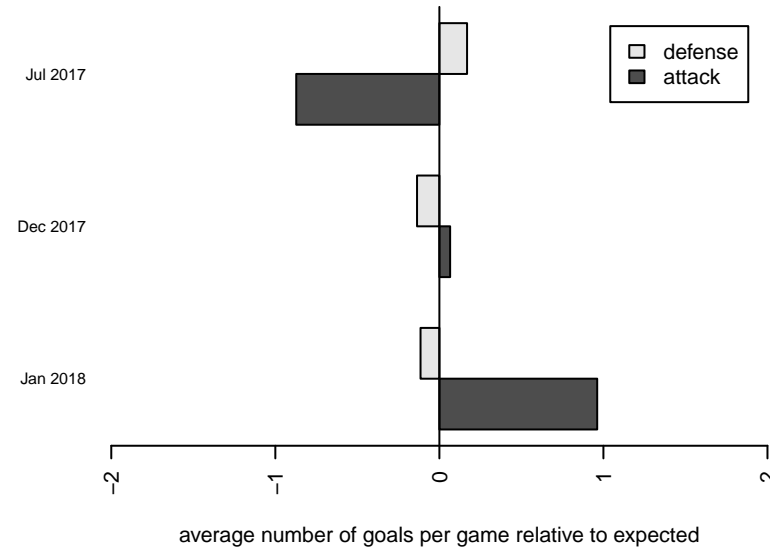

Performance relative to 13 month average