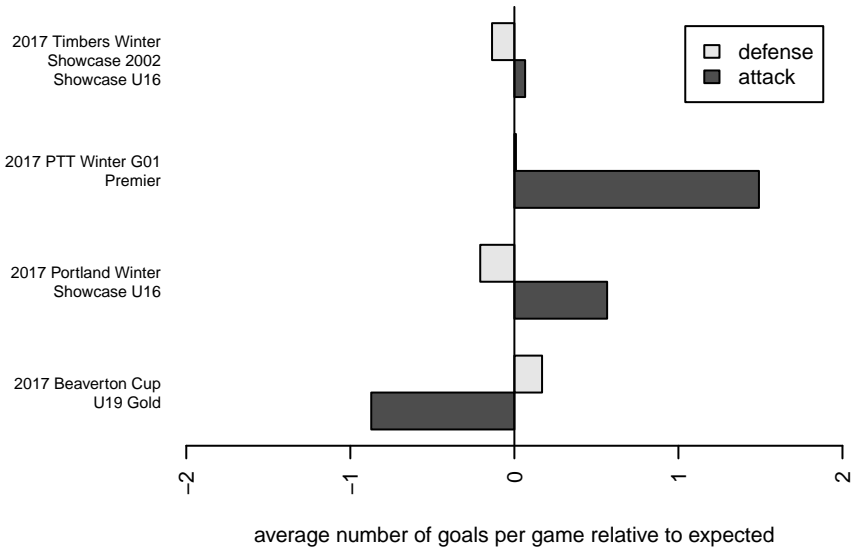

Washington Timbers Red 1 G02

Washington Timbers
 Vancouver, WA
 G02 total strength=1870
 attack=46.68 defense=35.67
 spr league = PTT Win G01 Premier

alt names used:
 WASHINGTON TIMBERS FC 02G REDS 1 (Of
 WA Timbers FC 02G Red 1

Venues played:
 2017 Beaverton Cup U19 Gold
 2017 Timbers Winter Showcase 2002 Showcas
 2017 Portland Winter Showcase U16
 2017 PTT Winter G01 Premier

Washington Timbers Red 1 G02
 Dots are actual minus expected GF (blue circles) and GA (red triangles).
 Blue line is smoothed change in attack strength. Red is smoothed change in defense strength.

**attack and defense variance (black dot)
relative to other teams
and top 10 in region**

**attack and defense rating
relative to others at age
and all opponents in last 13 months**

Performance relative to 13 month average