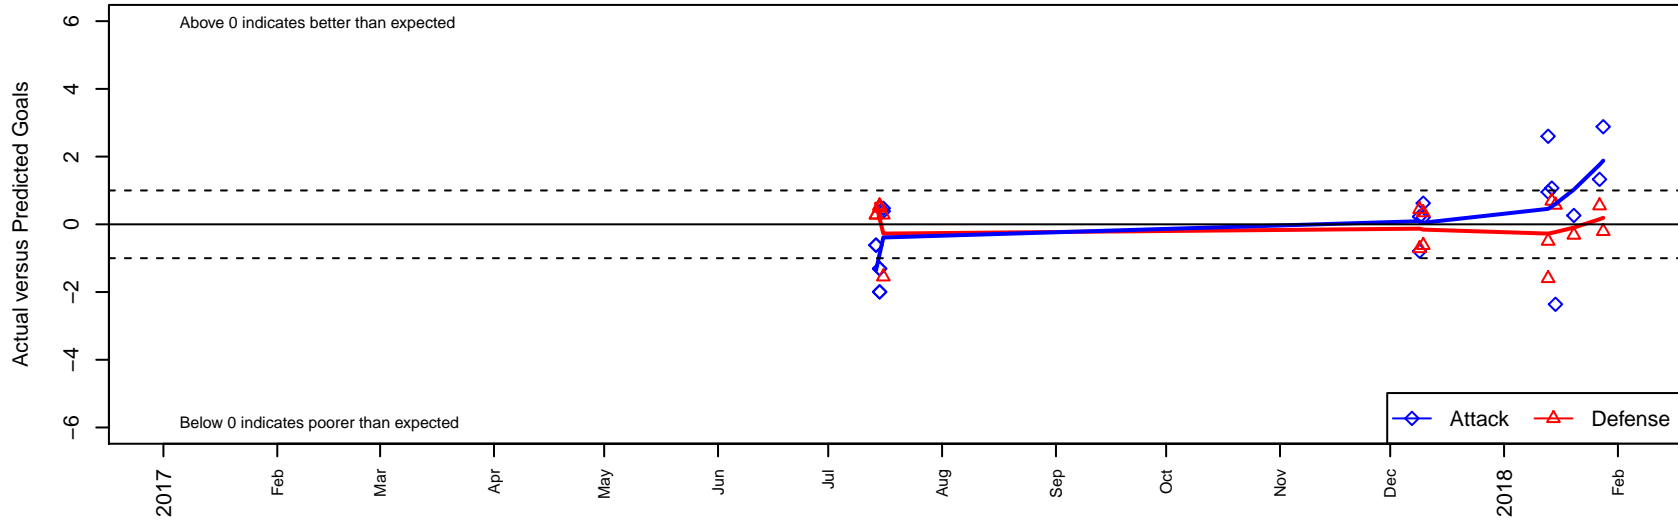

Washington Timbers Red 1 G02

Washington Timbers
 Vancouver, WA
 G02 total strength=1870
 attack=46.68 defense=35.67
 spr league = PTT Win G01 Premier

alt names used:
 WASHINGTON TIMBERS FC 02G REDS 1 (Of
 WA Timbers FC 02G Red 1

Venues played:
 2017 Beaverton Cup U19 Gold
 2017 Timbers Winter Showcase 2002 Showcas
 2017 Portland Winter Showcase U16
 2017 PTT Winter G01 Premier

Washington Timbers Red 1 G02
 Dots are actual minus expected GF (blue circles) and GA (red triangles).
 Blue line is smoothed change in attack strength. Red is smoothed change in defense strength.

**attack and defense variance (black dot)
relative to other teams
and top 10 in region**

**attack and defense rating
relative to others at age
and all opponents in last 13 months**

Performance relative to 13 month average